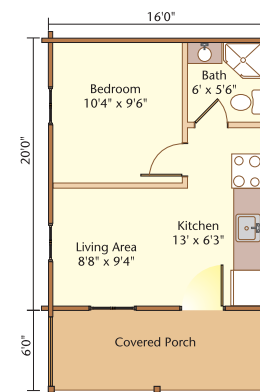

# the Stoney Ridge

A simple, single level unit with a truss roof and convenient covered porch.

# the Chalet

Single level truss roof system with roof extended over front deck.

# the Lakeside

Loft style one or two bedrooms plus loft area. Full width covered front porch.

# the Mountaineer

Loft styling. Cathedral ceiling. Large open deck.