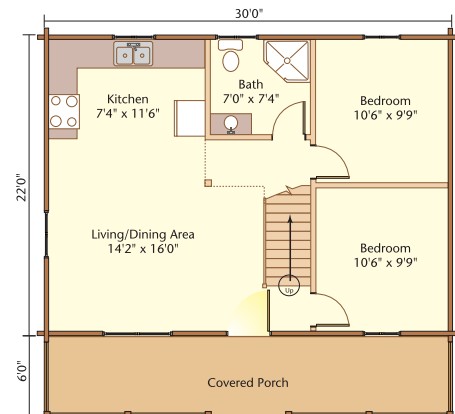

# the Stoney Ridge

A simple, single level unit with a truss roof and convenient covered porch.

# the Chalet

Single level truss roof system with roof extended over front deck.

# the Lakeside

Loft style one or two bedrooms plus loft area. Full width covered front porch.

# the Mountaineer

Loft styling. Cathedral ceiling. Large open deck.