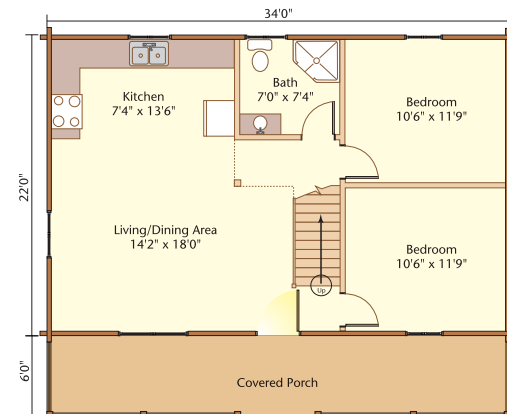

# the Stoney Ridge

A simple, single level unit with a truss roof and convenient covered porch.

# the Chalet

Single level truss roof system with roof extended over front deck.

# the Lakeside

Loft style one or two bedrooms plus loft area. Full width covered front porch.

# the Mountaineer

Loft styling. Cathedral ceiling. Large open deck.