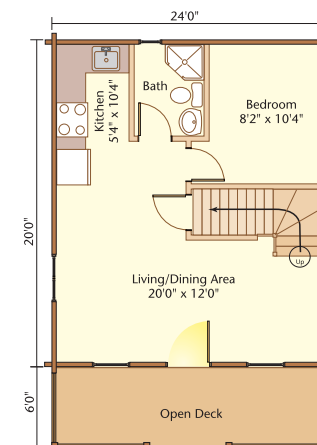

# the Stoney Ridge

A simple, single level unit with a truss roof and convenient covered porch.

# the Chalet

Single level truss roof system with roof extended over front deck.

# the Lakeside

Loft style one or two bedrooms plus loft area. Full width covered front porch.

# the Mountaineer

Loft styling. Cathedral ceiling. Large open deck.