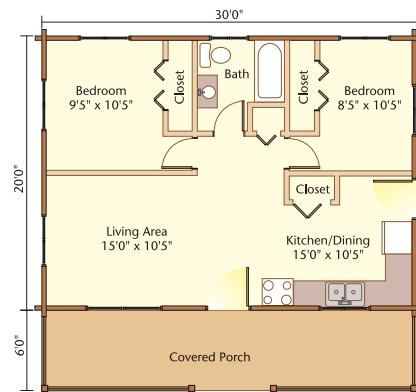

# the Stoney Ridge

A simple, single level unit with a truss roof and convenient covered porch.

# the Chalet

Single level truss roof system with roof extended over front deck.

# the Lakeside

Loft style one or two bedrooms plus loft area. Full width covered front porch.

# the Mountaineer

Loft styling. Cathedral ceiling. Large open deck.