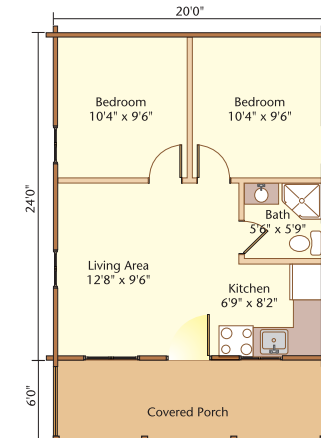

# the Stoney Ridge

A simple, single level unit with a truss roof and convenient covered porch.

# the Chalet

Single level truss roof system with roof extended over front deck.

# the Lakeside

Loft style one or two bedrooms plus loft area. Full width covered front porch.

# the Mountaineer

Loft styling. Cathedral ceiling. Large open deck.