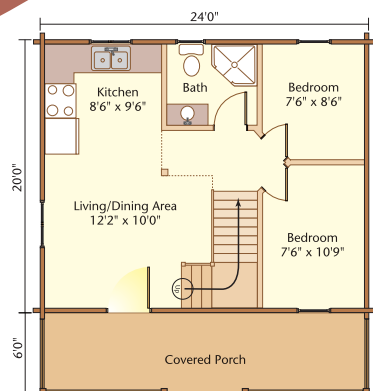

# the Stoney Ridge

A simple, single level unit with a truss roof and convenient covered porch.

# the Chalet

Single level truss roof system with roof extended over front deck.

# the Lakeside

Loft style one or two bedrooms plus loft area. Full width covered front porch.

# the Mountaineer

Loft styling. Cathedral ceiling. Large open deck.