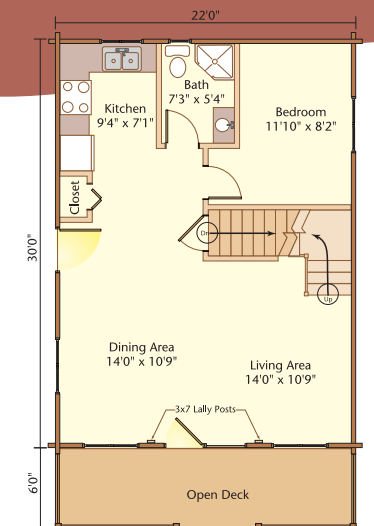

# the Stoney Ridge

A simple, single level unit with a truss roof and convenient covered porch.

# the Chalet

Single level truss roof system with roof extended over front deck.

# the Lakeside

Loft style one or two bedrooms plus loft area. Full width covered front porch.

# the Mountaineer

Loft styling. Cathedral ceiling. Large open deck.