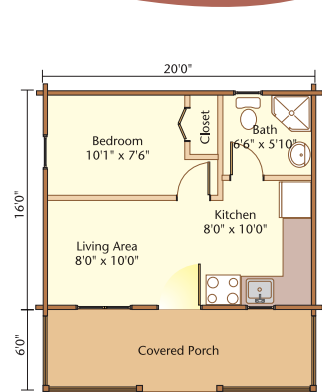

# the Stoney Ridge

A simple, single level unit with a truss roof and convenient covered porch.

# the Chalet

Single level truss roof system with roof extended over front deck.

# the Lakeside

Loft style one or two bedrooms plus loft area. Full width covered front porch.

# the Mountaineer

Loft styling. Cathedral ceiling. Large open deck.