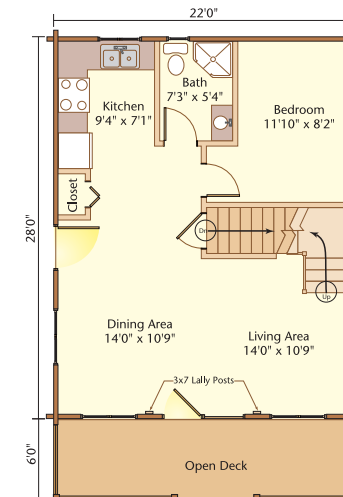

# the Stoney Ridge

A simple, single level unit with a truss roof and convenient covered porch.

# the Chalet

Single level truss roof system with roof extended over front deck.

# the Lakeside

Loft style one or two bedrooms plus loft area. Full width covered front porch.

# the Mountaineer

Loft styling. Cathedral ceiling. Large open deck.