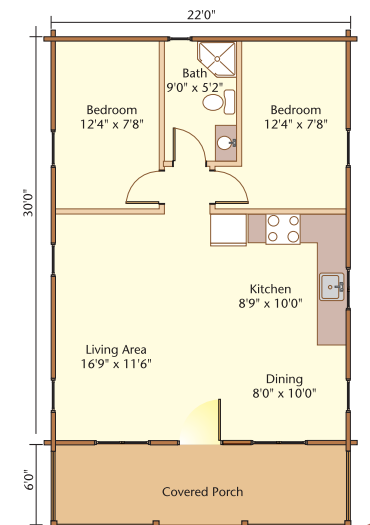

# the Stoney Ridge

A simple, single level unit with a truss roof and convenient covered porch.

# the Chalet

Single level truss roof system with roof extended over front deck.

# the Lakeside

Loft style one or two bedrooms plus loft area. Full width covered front porch.

# the Mountaineer

Loft styling. Cathedral ceiling. Large open deck.